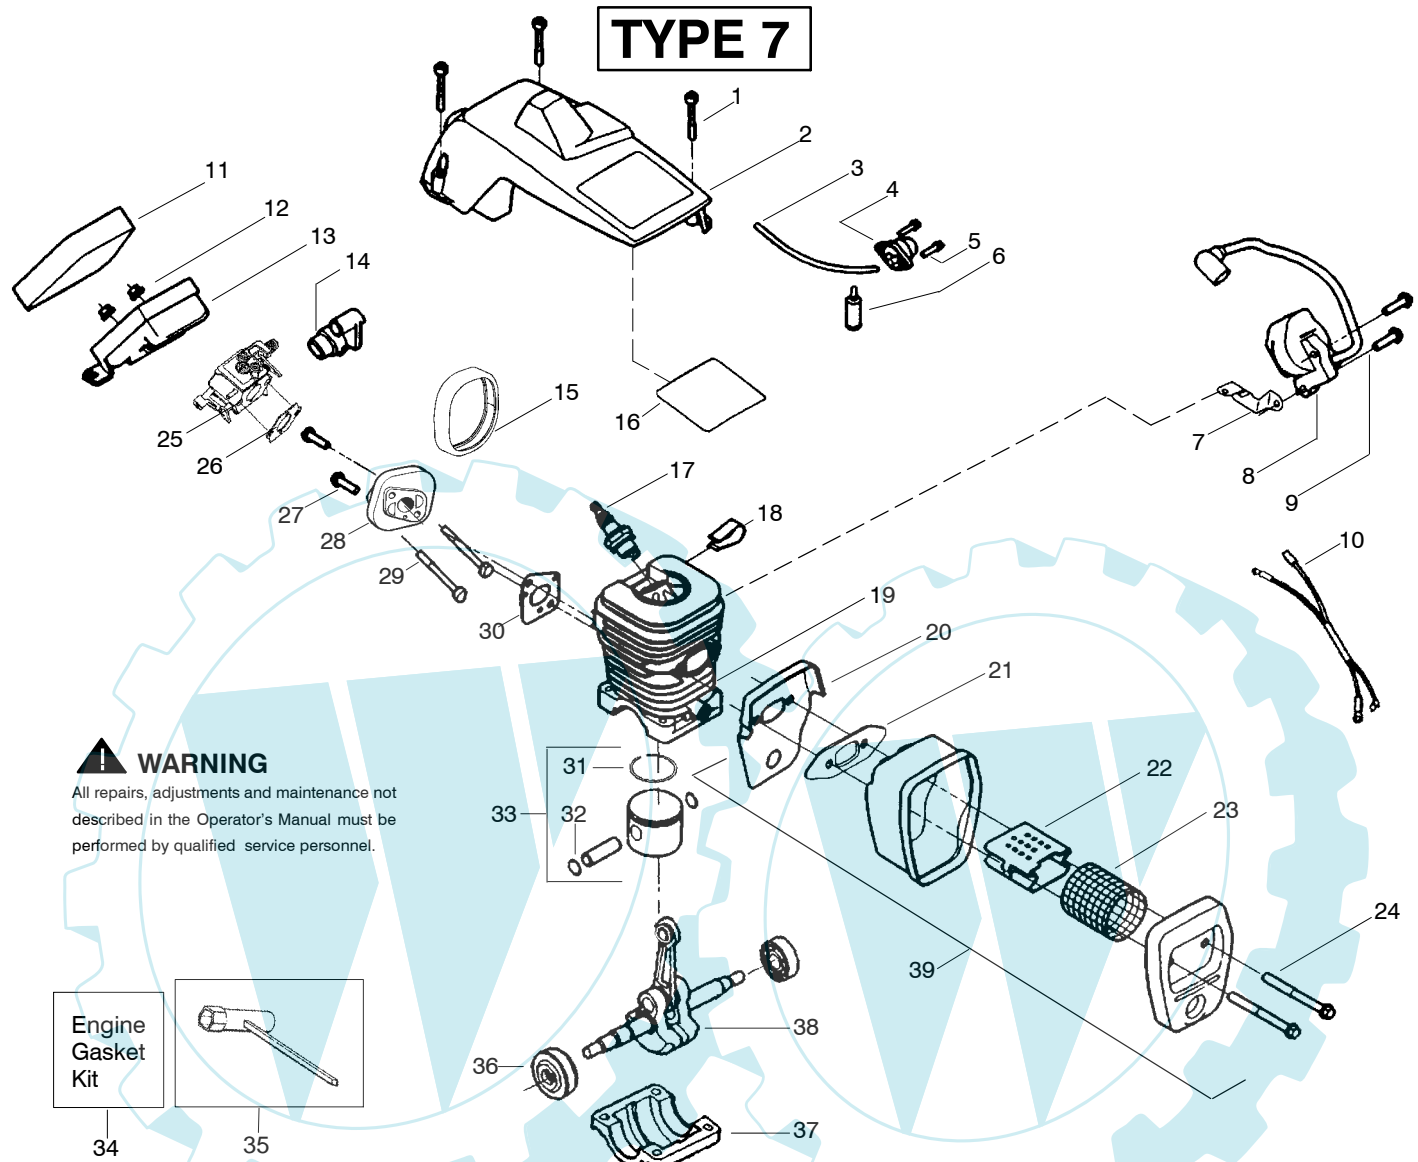

✓ = NEW PART NUMBER FOR THIS IPL * = REFER TO THE SERVICE REFERENCE INDICATED FOR MORE INFORMATION. (LOCATED AT END OF IPL)
● = THESE PARTS ARE ILLUSTRATED FOR CLARITY. ORDER COMPLETE ASSEMBLY.

PARTS LIST NO. 530084378		Poulan® PARTS LIST	CHAIN SAW MODEL(S) 2050 & 2150
DATE 3/08/05	Replaces 530084378 - 3/12/04		Export
Note: Illustration may differ from actual model due to design changes			PAGE NO. 4

✓ = NEW PART NUMBER FOR THIS IPL * = REFER TO THE SERVICE REFERENCE INDICATED FOR MORE INFORMATION. (LOCATED AT END OF IPL)
● = THESE PARTS ARE ILLUSTRATED FOR CLARITY. ORDER COMPLETE ASSEMBLY.

PARTS LIST NO. 530084378		Poulan® PARTS LIST	CHAIN SAW MODEL(S) 2050 & 2150
DATE 3/08/05	Replaces 530084378 - 3/12/04		Export
Note: Illustration may differ from actual model due to design changes			PAGE NO. 5

↗ = NEW PART NUMBER FOR THIS IPL

* = REFER TO THE SERVICE REFERENCE INDICATED FOR MORE INFORMATION. (LOCATED AT END OF IPL)

PARTS LIST NO. 530084378		Poulan® PARTS LIST	CHAIN SAW MODEL(S) 2050 & 2150
DATE 3/08/05	Replaces 530084378 - 3/12/04		Export
Note: Illustration may differ from actual model due to design changes			PAGE NO. 6