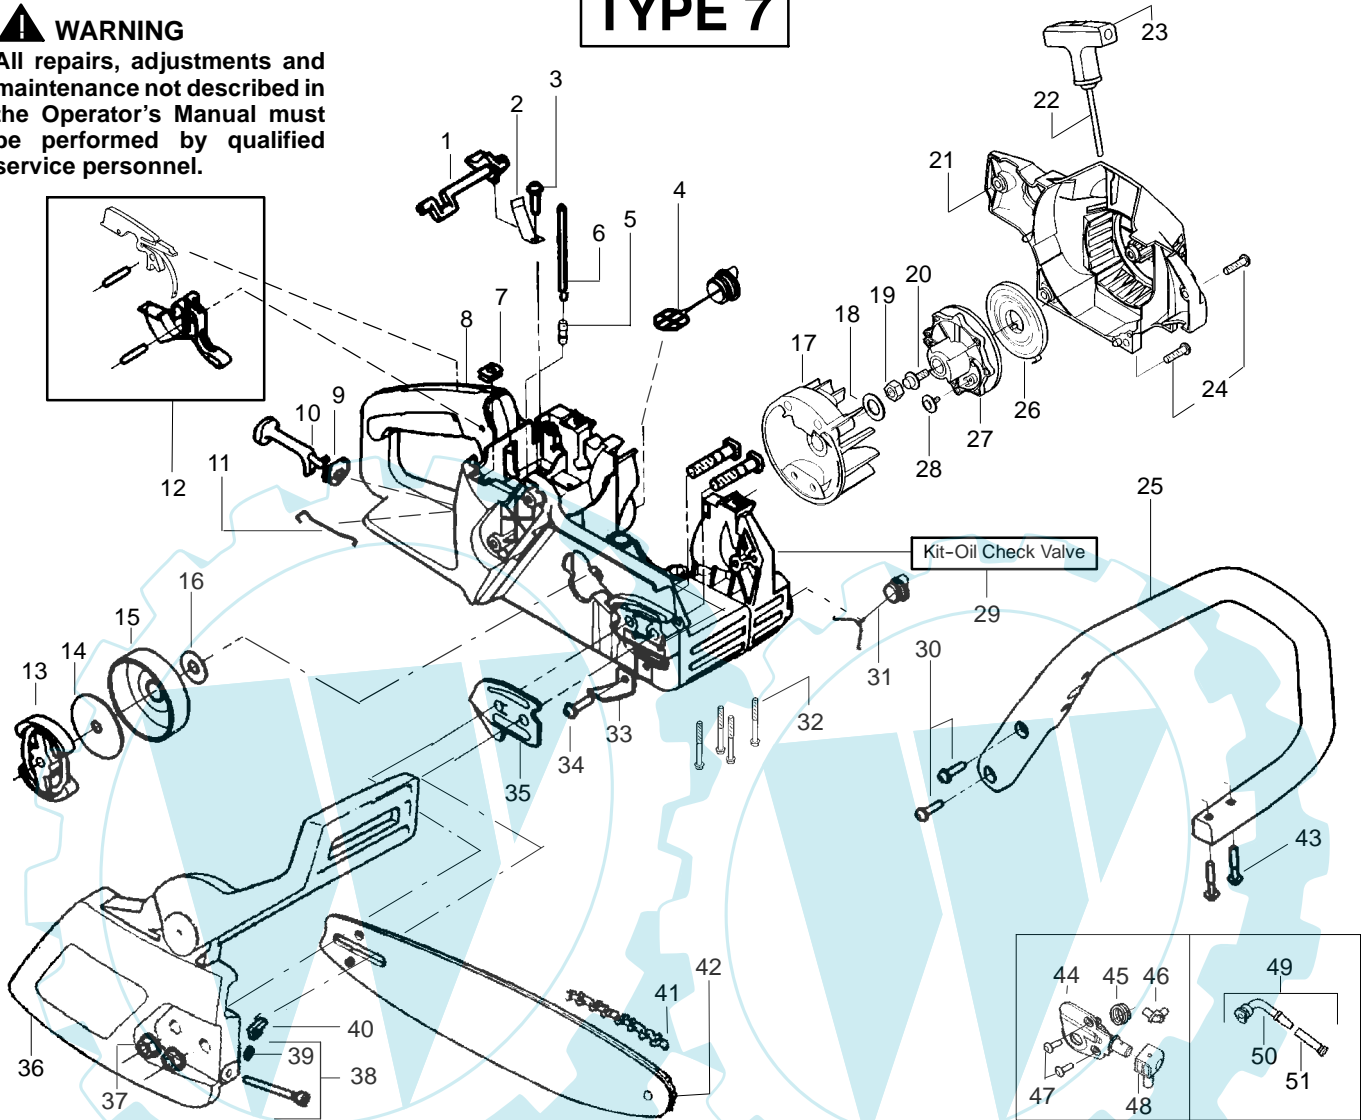

PARTS LIST NO. 530084378		Poulan® PARTS LIST	CHAIN SAW MODEL(S) 2050 & 2150 Export	
DATE 3/08/05	Replaces 530084378 - 3/12/04		Note: Illustration may differ from actual model due to design changes	PAGE NO. 2

⚠ WARNING
All repairs, adjustments and maintenance not described in the Operator's Manual must be performed by qualified service personnel.

TYPE 7

Ref.	Part No.	Description	Ref.	Part No.	Description	Ref.	Part No.	Description
1.	530038227	Lever-Switch (Includes Pin)	21.	530049334	Housing-Fan	40.	530015826	Pin-Bar Adjust
2.	530016149	Spring-Switch	22.	530069232	Kit-Rope	41.	952051211	Chain - 16"
3.	530015775	Screw	23.	530056402	Handle-Starter	42.	530044692	Bar - 16"
4.	530047192	Assy-Fuel Cap	24.	530015892	Screw	43.	530015940	Screw
5.	530023877	Fitting	25.	530056798	Handle-Front	44.	530071259	Kit-Oil Pump (incl 45,46,48)
6.	530069216	Kit-Fuel Line (Large)	26.	530027531	Spring-Starter	45.	530037820	Gear-Worm Spring
7.	530015922	Nut-Speed	27.	530037817	Pulley-Starter	46.	530049477	Elbow-Oil Pickup
8.	530058909	Assy-Chassis	28.	530016080	Screw	47.	530016064	Screw
9.	530049005	Grommet-Choke Knob	29.	530071666	Kit-Oil Check Valve	48.	530019206	Seal Block
10.	530047989	Lever-Choke	30.	530015814	Screw	49.	530047663	Assy-Oil-Pickup (Incl. 50-51)
11.	530037809	Wire-Throttle	31.	530010846	Assy-Oil Cap	50.	530038373	Pickup-Oiler
12.	530071832	Kit-Trigger & Lockout	32.	530016132	Screw	51.	530056533	Filter-Oil
13.	530014949	Assy. - Clutch	33.	530029850	Chain Catcher			
14.	530015611	Washer-Clutch	34.	530015814	Screw			
15.	530047061	Assy-Drum W/brg.	35.	530038238	Plate-Bar Mounting			
16.	530015907	Washer - Thrust	36.	530054735	Assy-Chain Brake			
17.	530039187	Assy-Flywheel	37.	530015917	Nut-Bar Mounting			
18.	530015127	Washer-Flywheel	38.	530069611	Kit-Bar Adjust (incl. 39,40)			
19.	530016134	Nut-Flywheel	39.	530038593	Retainer-Bar Adjust			
20.	530015920	Screw						

✓ = NEW PART NUMBER FOR THIS IPL

* = REFER TO THE SERVICE REFERENCE INDICATED FOR MORE INFORMATION. (LOCATED AT END OF IPL)