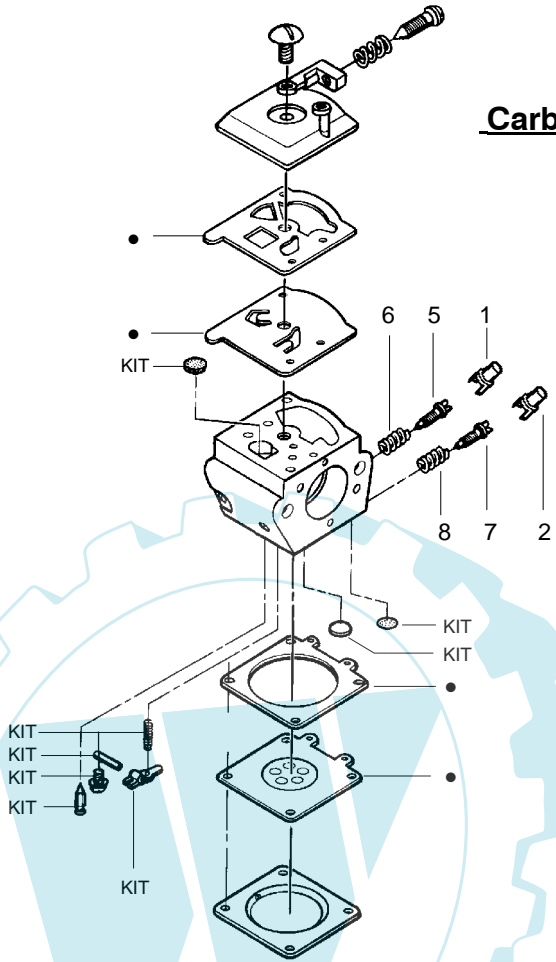

PARTS LIST NO. 530084378		Poulan® PARTS LIST	CHAIN SAW MODEL(S) 2050 & 2150
DATE 3/08/05	Replaces 530084378 - 3/12/04		Export
Note: Illustration may differ from actual model due to design changes			PAGE NO. 6

Carburetor Assembly – WT324 – #530069703

Ref.	Part No.	Description
1.	530038479	Limiter Cap – High (brown)
2.	530038478	Limiter Cap – Low (tan)
3.	530069826	Carburetor Repair Kit (KIT= Indicates Contents)
4.	530069844	Gasket Diaphragm Kit (● Indicates Contents)
5.	530035383	Needle – Low Speed
6.	530035293	Needle Spring – Low Speed
7.	530035384	Needle – High Speed
8.	530035295	Needle Spring – High Speed

- **Kit - Carburetor Assembly No. 530071620 - WT-624**
- **Kit - Carburetor Assembly No. 530071820 - W-20**
- **Kit - Carburetor Assembly No. 530071821 - WT-662**

Note: No Repair kits are available for these carburetors

***** **Service Reference** *****

Note: Your chain saw may have either a one or two piece seal. Please note the two piece seal is no longer available, and you will need to order the one piece seal as a replacement.

Two Piece Seal

If your saw has the one or two piece seal, order the **530054144** seal.

One Piece Seal