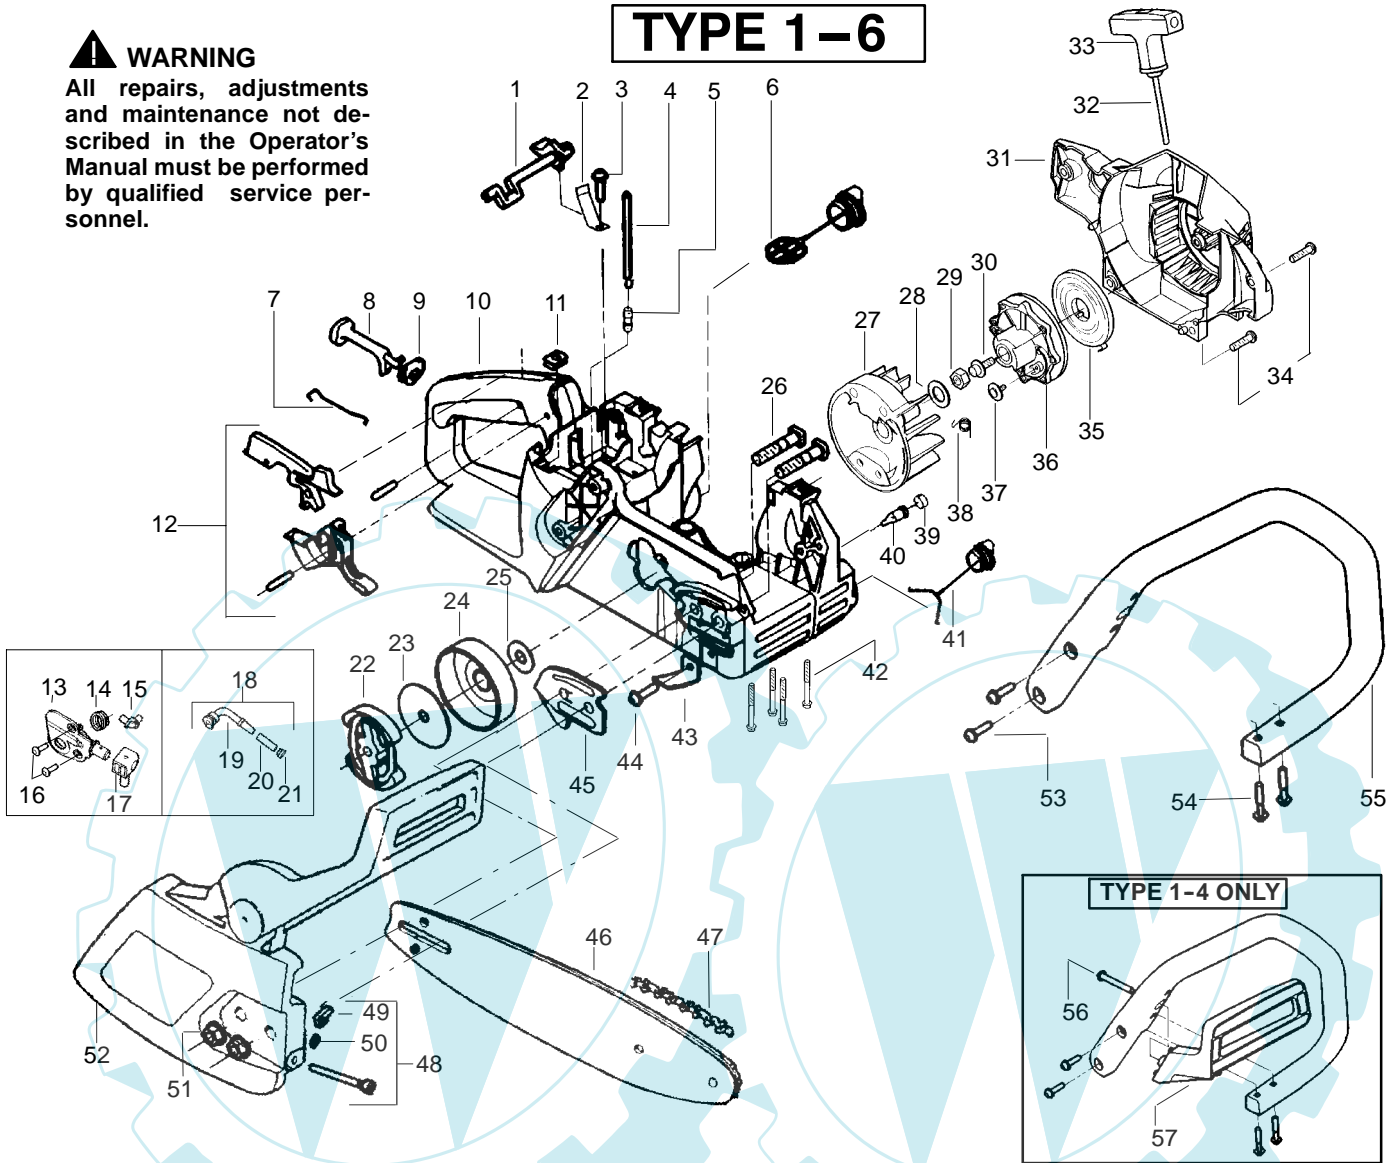

PARTS LIST NO. 530084378		Poulan® PARTS LIST	CHAIN SAW MODEL(S) 2050 & 2150
DATE 3/08/05	Replaces 530084378 - 3/12/04		Export
Note: Illustration may differ from actual model due to design changes			PAGE NO. 1

TYPE 1-6

⚠ WARNING
All repairs, adjustments and maintenance not described in the Operator's Manual must be performed by qualified service personnel.

Ref.	Part No.	Description	Ref.	Part No.	Description	Ref.	Part No.	Description
1.	530038227	Lever-Switch (Incl. Pin)	22.	530014949	Assy. - Clutch	45.	530038238	Plate-Bar Mounting
2.	530016149	Spring-Switch	23.	530015611	Washer-Clutch	46.	952044368	Bar-14"
3.	530015775	Screw	24.	530047061	Assy-Drum W/brg.		952044370	Bar-16"
4.	530069216	Kit-Fuel Line (Large)	25.	530015907	Washer - Thrust		952044418	Bar-18"
5.	530023877	Fitting	26.	530016133	Bolt-Bar Mounting	47.	952051209	Chain-14"
6.	530047192	Assy-Fuel Cap	27.	530039209	Assy-Flywheel		952051211	Chain-16"
7.	530037809	Wire-Throttle	28.	530015127	Washer-Flywheel		952051338	Chain-18"
8.	530047989	Lever-Choke	29.	530016134	Nut-Flywheel	48.	530069611	Kit-Bar Adjust (incl.49,50)
9.	530038406	Grommet-Choke Knob	30.	530015920	Screw	49.	530015826	Pin-Bar Adjust
10.	530069822	Assy-Chassis	31.	530049334	Housing-Fan	50.	530038593	Retainer-Bar Adjust
11.	530015922	Nut-Speed	32.	530069232	Kit-Rope	51.	530015917	Nut-Bar Mounting
12.	530071305	Kit-Trigger & Lockout	33.	530037485	Handle-Starter	52.	530054735	Assy-Chain Brake (Type 1,2,3,4,5)
13.	530071259	Kit-Oil Pump (incl 14,15,17)	34.	530015892	Screw	53.	530015814	Screw
14.	530037820	Gear-Worm Spring	35.	530027531	Spring-Starter	54.	530015940	Screw
15.	530049477	Elbow-Oil Pickup	36.	530037817	Pulley-Starter	55.	530056798	Handle-Front
16.	530016064	Screw	37.	530016080	Screw	56.	530016020	Bolt-Handguard (Type 1-4 only)
17.	530019206	Seal Block	38.	530023817	Spring - Starter Dog	57.	530038224	Handguard (Type 1-4 only)
18.	530047663	Assy-Oil-Pickup (Incl. 19, 20 & 21)	39.	530038264	Plug - Bronze Vent			
19.	530038373	Pickup-Oiler	40.	530026119	Valve-Check			
20.	530037821	Filter-Oil	41.	530010846	Assy-Oil Cap			
21.	530030189	Plug-Oil Filter	42.	530016132	Screw			
			43.	530029850	Chain Catcher			
			44.	530015814	Screw			

✓ = NEW PART NUMBER FOR THIS IPL

* = REFER TO THE SERVICE REFERENCE INDICATED FOR MORE INFORMATION. (LOCATED AT END OF IPL)