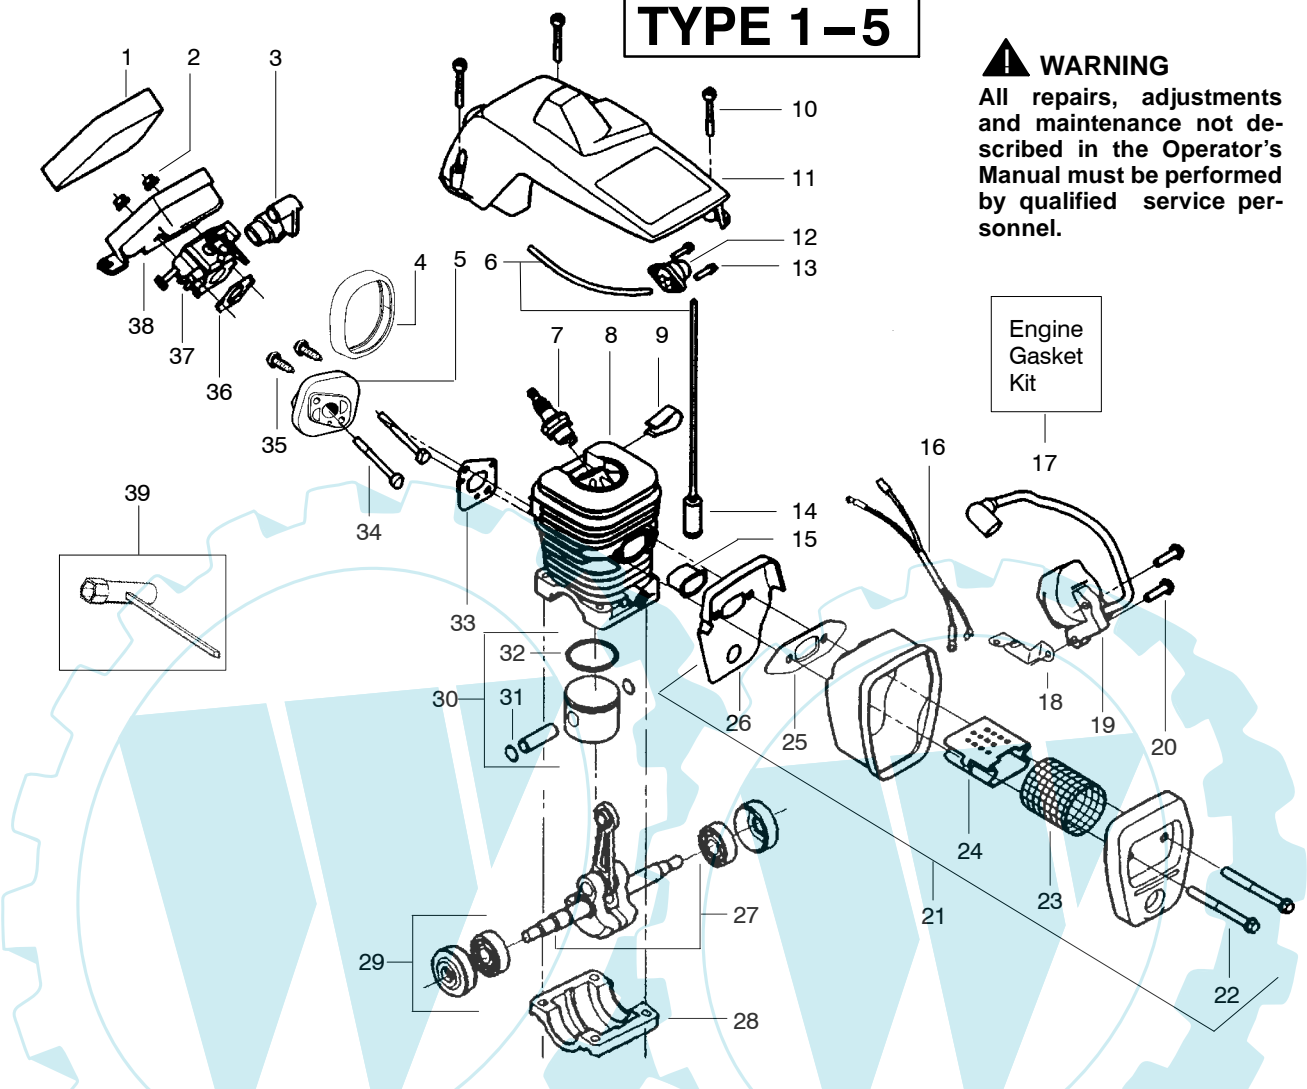

PARTS LIST NO. 530084378		Poulan® PARTS LIST	CHAIN SAW MODEL(S) 2050 & 2150 Export	
DATE 3/08/05	Replaces 530084378 - 3/12/04		Note: Illustration may differ from actual model due to design changes	PAGE NO. 3

TYPE 1-5

⚠ WARNING
All repairs, adjustments and maintenance not described in the Operator's Manual must be performed by qualified service personnel.

Ref.	Part No.	Description	Ref.	Part No.	Description	Ref.	Part No.	Description
1.	530037793	Foam - Air Filter	17.	530069608	Kit - Engine Gasket (Incl. 25, 33 & 36)	31.	530015697	Retainer - Piston Pin
2.	530016101	Nut	18.	530047442	Strap - Ground	32.	530029805	Ring - Piston
3.	530035526	Grommet - Carb Adjust	19.	530039167	Module - Ignition	33.	530069608	Gasket - Carb. Adapter
4.	*****	Seal - Carb Adapter	20.	530015814	Screw	34.	530016187	Screw
5.	530049700	Carb. Adapter	21.	530047207	Assy - Muffler (Incl. 22 - 26)	35.	530016386	Screw
6.	530069247	Fuel Line Kit (Small)	22.	530016132	Screw	36.	530069608	Gasket - Carburetor
7.	952030150	Spark Plug (RCJ - 7Y)	23.	530036103	Screen - Spark	37.	---	Kit - Carburetor (WT - 324)
8.	530069606	Cylinder Kit	24.	530037813	Diffuser - Muffler		530071620	(WT - 624)
9.	530016136	Clip - High Tension Lead	25.	530069608	Gasket - Muffler	38.	530037804	Housing - Air Filter
10.	530016153	Screw	26.	530049870	Backplate - Muffler	39.	530031163	Wrench - Bar
11.	530037798	Cylinder Shield	27.	530047062	Assy. - Crankshaft			Not Shown
12.	530047213	Air Purge Ass'y.	28.	530037935	Cap - Crankcase		---	Operator Manual Type 1,2,3,4
13.	530015780	Screw	29.	530056363	Assy. - Seal & Bearing		530087857	Type 5
14.	530095646	Fuel Pick-up Ass'y.	30.	530069604	Kit - Piston (Incl. 31 & 32)		530163675	
15.	530037652	Heat Insulator						
16.	530052296	Assy. - Wire Harness						

✓ = NEW PART NUMBER FOR THIS IPL   * = REFER TO THE SERVICE REFERENCE INDICATED FOR MORE INFORMATION. (LOCATED AT END OF IPL)
● = THESE PARTS ARE ILLUSTRATED FOR CLARITY. ORDER COMPLETE ASSEMBLY.