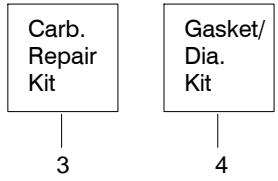

PARTS LIST NO. 530084378		Poulan® PARTS LIST	CHAIN SAW MODEL(S) 2050 & 2150
DATE 3/08/05	Replaces 530084378 - 3/12/04		Export
Note: Illustration may differ from actual model due to design changes			PAGE NO. 6

Carburetor Assembly – WT324 – #530069703