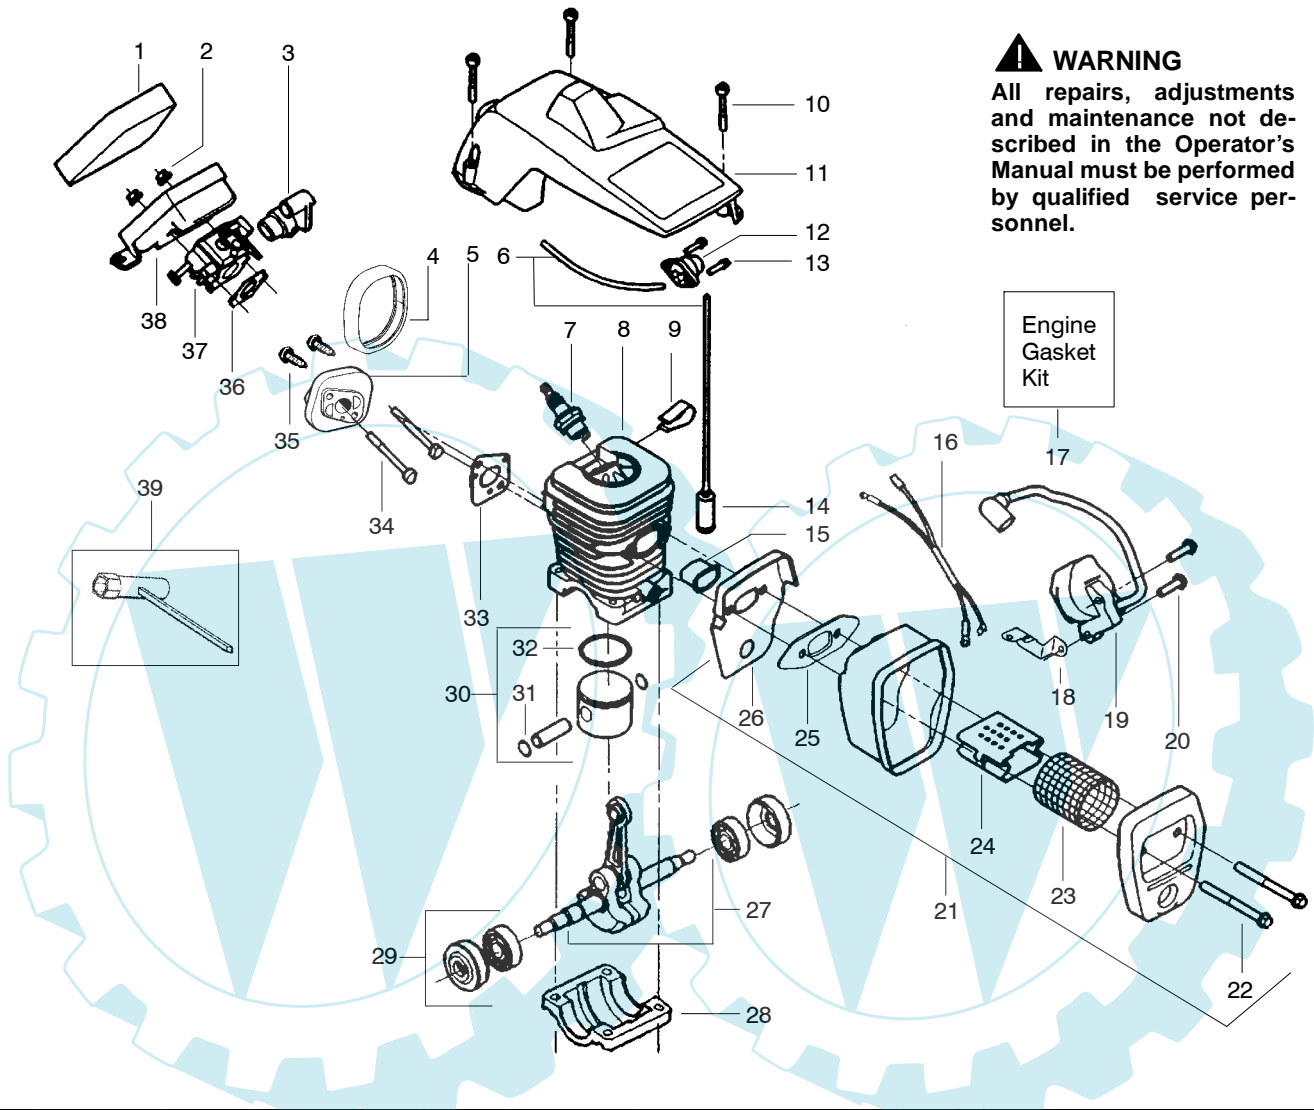

PARTS LIST NO. 530084378		Poulan® PARTS LIST	CHAIN SAW MODEL(S) 2050 & 2150
DATE 3/08/05	Replaces 530084378 - 3/12/04		Export
Note: Illustration may differ from actual model due to design changes			PAGE NO. 4

TYPE 6

⚠ WARNING
All repairs, adjustments and maintenance not described in the Operator's Manual must be performed by qualified service personnel.

Ref.	Part No.	Description	Ref.	Part No.	Description	Ref.	Part No.	Description
1.	530037793	Foam-Air Filter	17.	530069608	Kit-Engine Gasket (Incl. 25, 33 & 36)	31.	530015697	Retainer-Piston Pin
2.	530016101	Nut	18.	530047442	Strap-Ground	32.	530038729	Ring - Piston
3.	530035526	Grommet-Carb Adjust	19.	530039167	Module-Ignition	33.	530069608	Gasket - Carb. Adapter
4.	*****	Seal-Carb Adapter	20.	530015814	Screw	34.	530016187	Screw
5.	530049700	Carb. Adapter	21.	530047207	Assy-Muffler (Incl. 22-26)	35.	530016386	Screw
6.	530069247	Fuel Line Kit (Small)	22.	530016132	Screw	36.	530069608	Gasket - Carburetor
7.	952030150	Spark Plug (RCJ-7Y)	23.	530036103	Screen-Spark	37.	---	Kit-Carburetor (WT-324)
8.	530071412	Cylinder Kit	24.	530037813	Diffuser-Muffler		530069703	(WT-624)
9.	530016136	Clip-High Tension Lead	25.	530069608	Gasket-Muffler	38.	530071620	(WT-624)
10.	530016153	Screw	26.	530049870	Backplate-Muffler	39.	530037804	Housing-Air Filter
11.	530037798	Cylinder Shield	27.	530047062	Assy. - Crankshaft		530031163	Wrench - Bar
12.	530047213	Air Purge Ass'y.	28.	530037935	Cap-Crankcase	Not Shown		
13.	530015780	Screw	29.	530056363	Assy.-Seal & Bearing	---	---	Operator Manual
14.	530095646	Fuel Pick-up Ass'y.	30.	530071408	Kit-Piston (Incl. 31 & 32)	530087857	---	Type 1,2,3,4
15.	530037652	Heat Insulator				530163675	---	Type 5,6
16.	530052296	Assy. -Wire Harness						

✓ = NEW PART NUMBER FOR THIS IPL   * = REFER TO THE SERVICE REFERENCE INDICATED FOR MORE INFORMATION. (LOCATED AT END OF IPL)
● = THESE PARTS ARE ILLUSTRATED FOR CLARITY. ORDER COMPLETE ASSEMBLY.